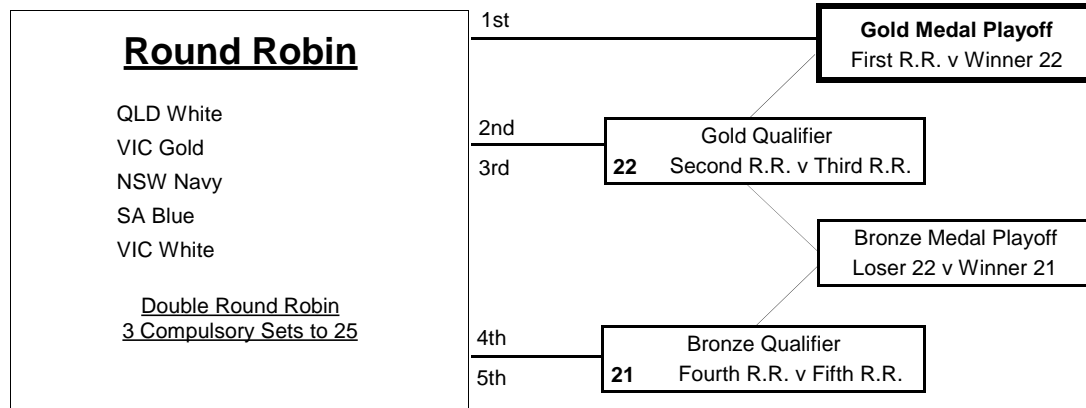

### 5 Teams

All matches after the double round robin are Best of 5 Sets

Time	Id	Pool		(Duty)		Time	Id	Pool		(Duty)
<b>Monday</b>										
<b>Coomera Ct. 6</b>										
8:30	E6	A	QLD White vs. SA Blue			8:30	E19	A	VIC Gold vs. NSW Navy	
10:00	C7	A	Different Division	(SA Blue)		10:00	P29	A	Different Division	(NSW Navy)
<b>Coomera Ct. 7</b>										
8:30	E7	A	VIC Gold vs. VIC White			8:30	E20	A	SA Blue vs. VIC White	
10:00	P2	A	Different Division	(VIC White)		10:00	C18	A	Different Division	(VIC White)
13:00	E5	A	NSW Navy vs. VIC White			13:00	E13	A	QLD White vs. VIC White	
14:30	P6	A	Different Division	(NSW Navy)		14:30	C20	A	Different Division	(QLD White)
16:00	E4	A	VIC Gold vs. SA Blue			16:00	E12	A	NSW Navy vs. SA Blue	
17:30	E8	A	QLD White vs. NSW Navy	(VIC Gold)		17:30	E11	A	QLD White vs. VIC Gold	(SA Blue)
19:00	P14	A	Different Division	(QLD White)		19:00	C28	A	Different Division	(VIC Gold)
<b>Tuesday</b>										
<b>Coomera Ct. 6</b>										
8:30	E1	A	QLD White vs. VIC Gold			10:00	E21	Q2	Fourth R.R. vs. Fifth R.R.	
10:00	P7	A	Different Division	(QLD White)		12:00	E22	Q1	Second R.R. vs. Third R.R.	(Loser E21)
<b>Coomera Ct. 7</b>										
8:30	E2	A	NSW Navy vs. SA Blue			18:00	E23	Bronze	Loser E22 vs. Winner E21	
10:00	C2	A	Different Division	(NSW Navy)		<b>Coomera Ct. 7</b>				
13:00	E3	A	QLD White vs. VIC White			18:00	E24	Gold	First R.R. vs. Winner E22	
14:30	C4	A	Different Division	(VIC White)						
16:00	E9	A	VIC Gold vs. NSW Navy							
17:30	E10	A	SA Blue vs. VIC White	(VIC Gold)						
19:00	C11	A	Different Division	(SA Blue)						
<b>Wednesday</b>										
<b>Coomera Ct. 5</b>										
8:30	E18	A	QLD White vs. NSW Navy							
10:00	D16	A	Different Division	(NSW Navy)						
13:00	E15	A	NSW Navy vs. VIC White							
14:30	D28	A	Different Division	(QLD White)						
<b>Coomera Ct. 6</b>										
8:30	E14	A	VIC Gold vs. SA Blue							
10:00	C14	A	Different Division	(SA Blue)						
13:00	E16	A	QLD White vs. SA Blue							
14:30	D20	A	Different Division	(VIC White)						
<b>Coomera Ct. 7</b>										
17:30	E17	A	VIC Gold vs. VIC White							
19:00	P28	A	Different Division	(VIC Gold)						