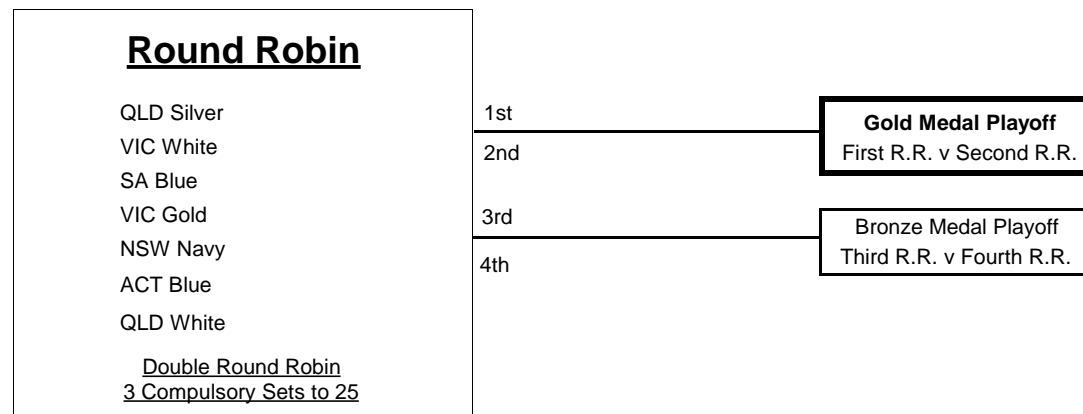

Under 15 Girls Division 1

**7
Teams**

Time	Id	Pool	Sunday	(Duty)
Coomera Ct. 8				
17:00	R13	A	SA Blue vs. NSW Navy	
18:30	R19	A	VIC White vs. VIC Gold	(NSW Navy)
20:00	R2	A	ACT Blue vs. QLD White	(VIC White)

Time	Id	Pool	Thursday	(Duty)
Coomera Ct. 8				
8:30	R26	A	SA Blue vs. QLD White	
10:00	R22	A	QLD Silver vs. NSW Navy	(SA Blue)
11:30	R28	A	VIC Gold vs. ACT Blue	(NSW Navy)
13:00	R24	A	VIC White vs. SA Blue	(VIC Gold)
14:30	R41	A	NSW Navy vs. QLD White	(VIC White)
16:00	R25	A	QLD Silver vs. VIC Gold	(QLD White)
17:30	R33	A	VIC White vs. ACT Blue	(QLD Silver)
19:00	R34	A	SA Blue vs. NSW Navy	(ACT Blue)