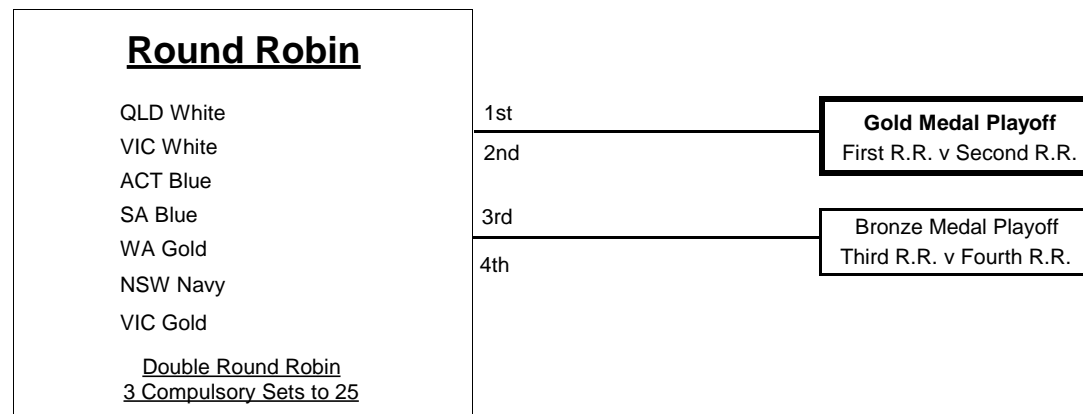

## Under 17 Girls Division 1

**7  
Teams**

Time	Id	Pool	<b>Sunday</b>	(Duty)
<b>Coomera Ct. 1</b>				
17:00	Q13	A	ACT Blue vs. WA Gold	
18:30	Q19	A	VIC White vs. SA Blue	(WA Gold)
20:00	Q2	A	NSW Navy vs. VIC Gold	(VIC White)

Time	Id	Pool	<b>Thursday</b>	(Duty)
<b>Coomera Ct. 1</b>				
8:30	Q26	A	ACT Blue vs. VIC Gold	
10:00	Q22	A	QLD White vs. WA Gold	(ACT Blue)
11:30	Q28	A	SA Blue vs. NSW Navy	(WA Gold)
13:00	Q24	A	VIC White vs. ACT Blue	(SA Blue)
14:30	Q41	A	WA Gold vs. VIC Gold	(VIC White)
16:00	Q25	A	QLD White vs. SA Blue	(VIC Gold)
17:30	Q33	A	VIC White vs. NSW Navy	(QLD White)
19:00	Q34	A	ACT Blue vs. WA Gold	(NSW Navy)

Time	Id	Pool	<b>Monday</b>	(Duty)
<b>Coomera Ct. 1</b>				
8:30	Q17	A	SA Blue vs. WA Gold	
10:00	Q16	A	VIC White vs. VIC Gold	(WA Gold)
11:30	Q18	A	ACT Blue vs. NSW Navy	(VIC White)
13:00	Q4	A	QLD White vs. SA Blue	(NSW Navy)
14:30	Q20	A	WA Gold vs. VIC Gold	(SA Blue)
16:00	Q3	A	VIC White vs. ACT Blue	(VIC Gold)
17:30	Q21	A	QLD White vs. NSW Navy	(ACT Blue)
19:00	Q14	A	SA Blue vs. VIC Gold	(QLD White)