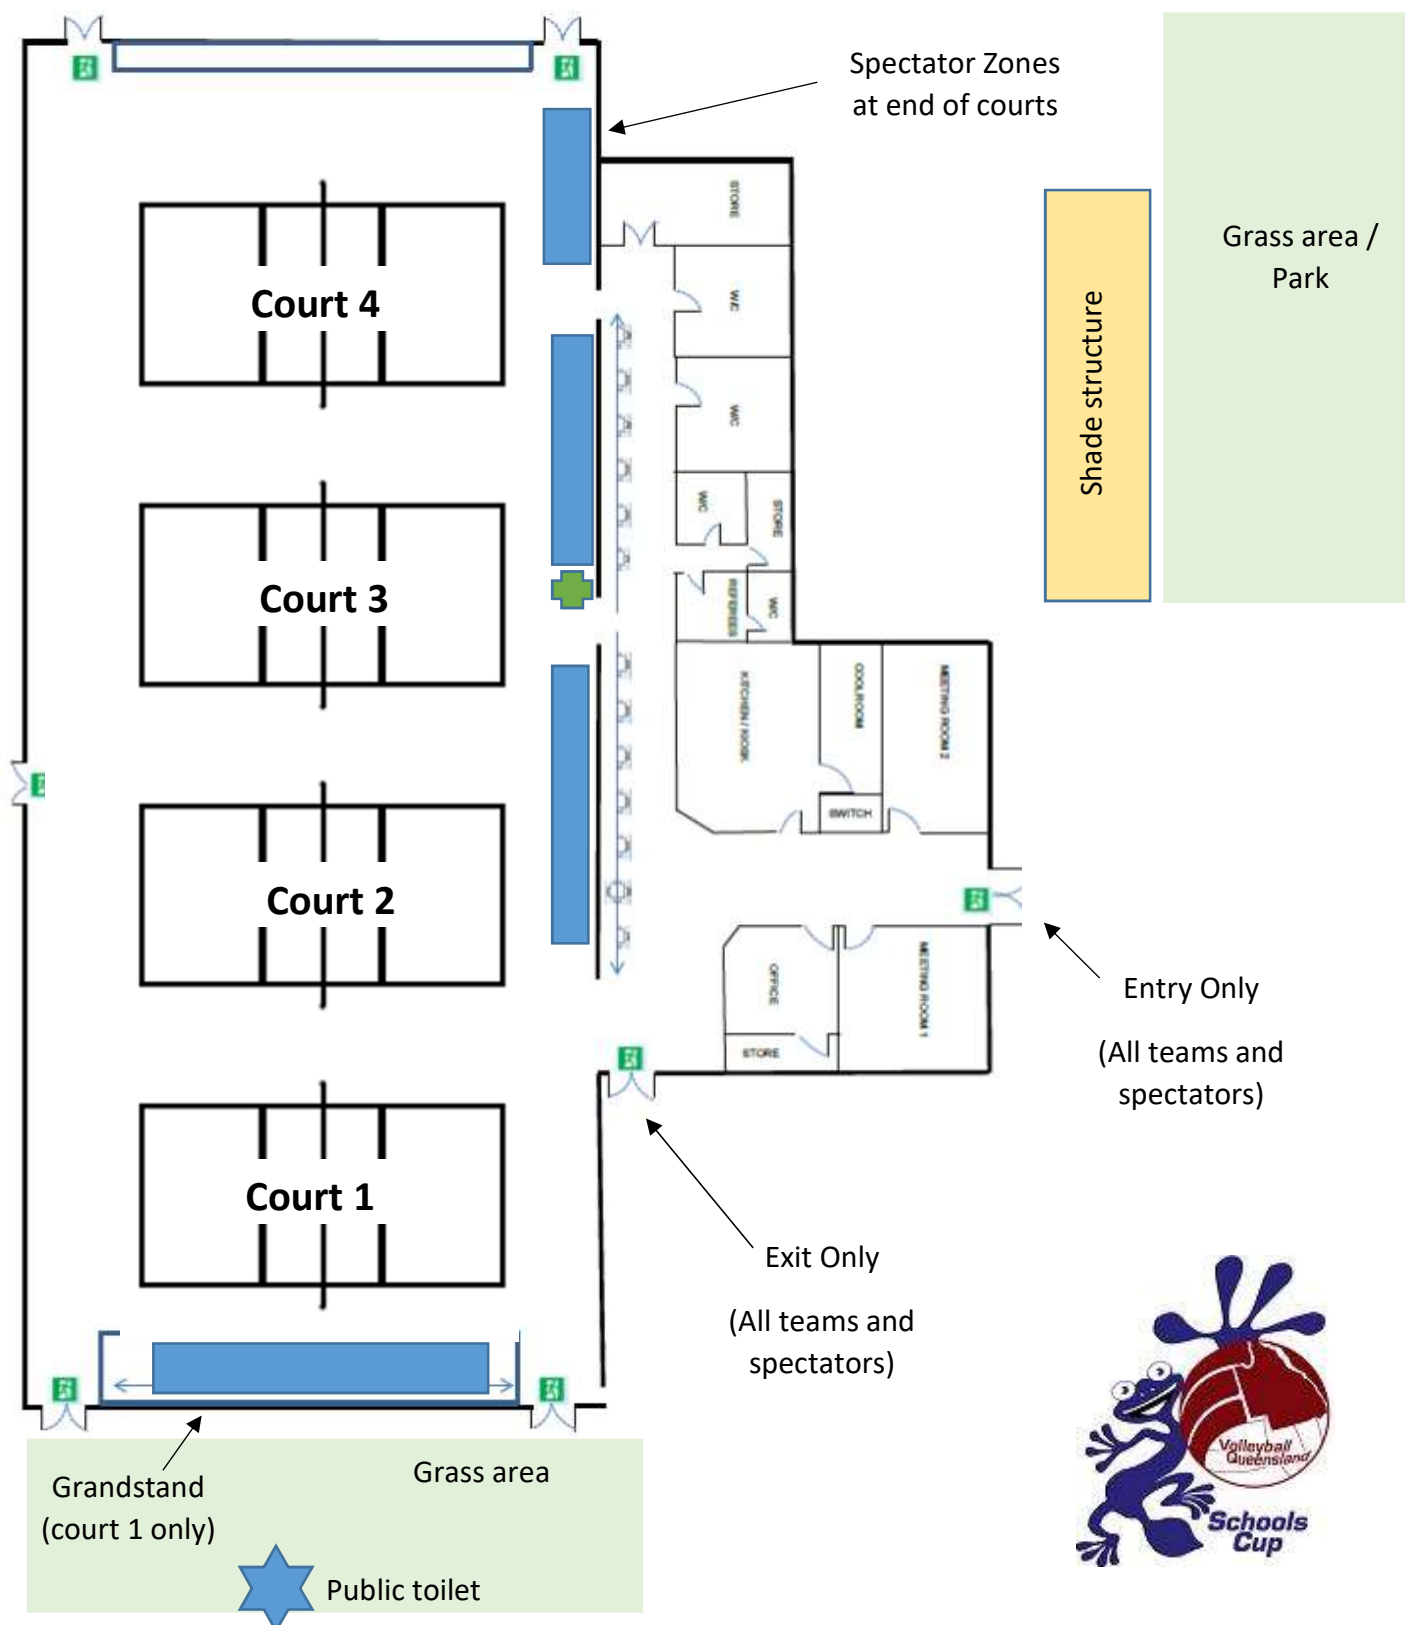

VQ Schools Cup Court Layout @ Runaway Bay

Important information

- Teams and spectators will only be allowed to enter after the venue has been emptied from the previous matches.
- Teams & spectators are permitted to bring shade tents and erect on the grass areas (these must be weighted – no tent pegs allowed)