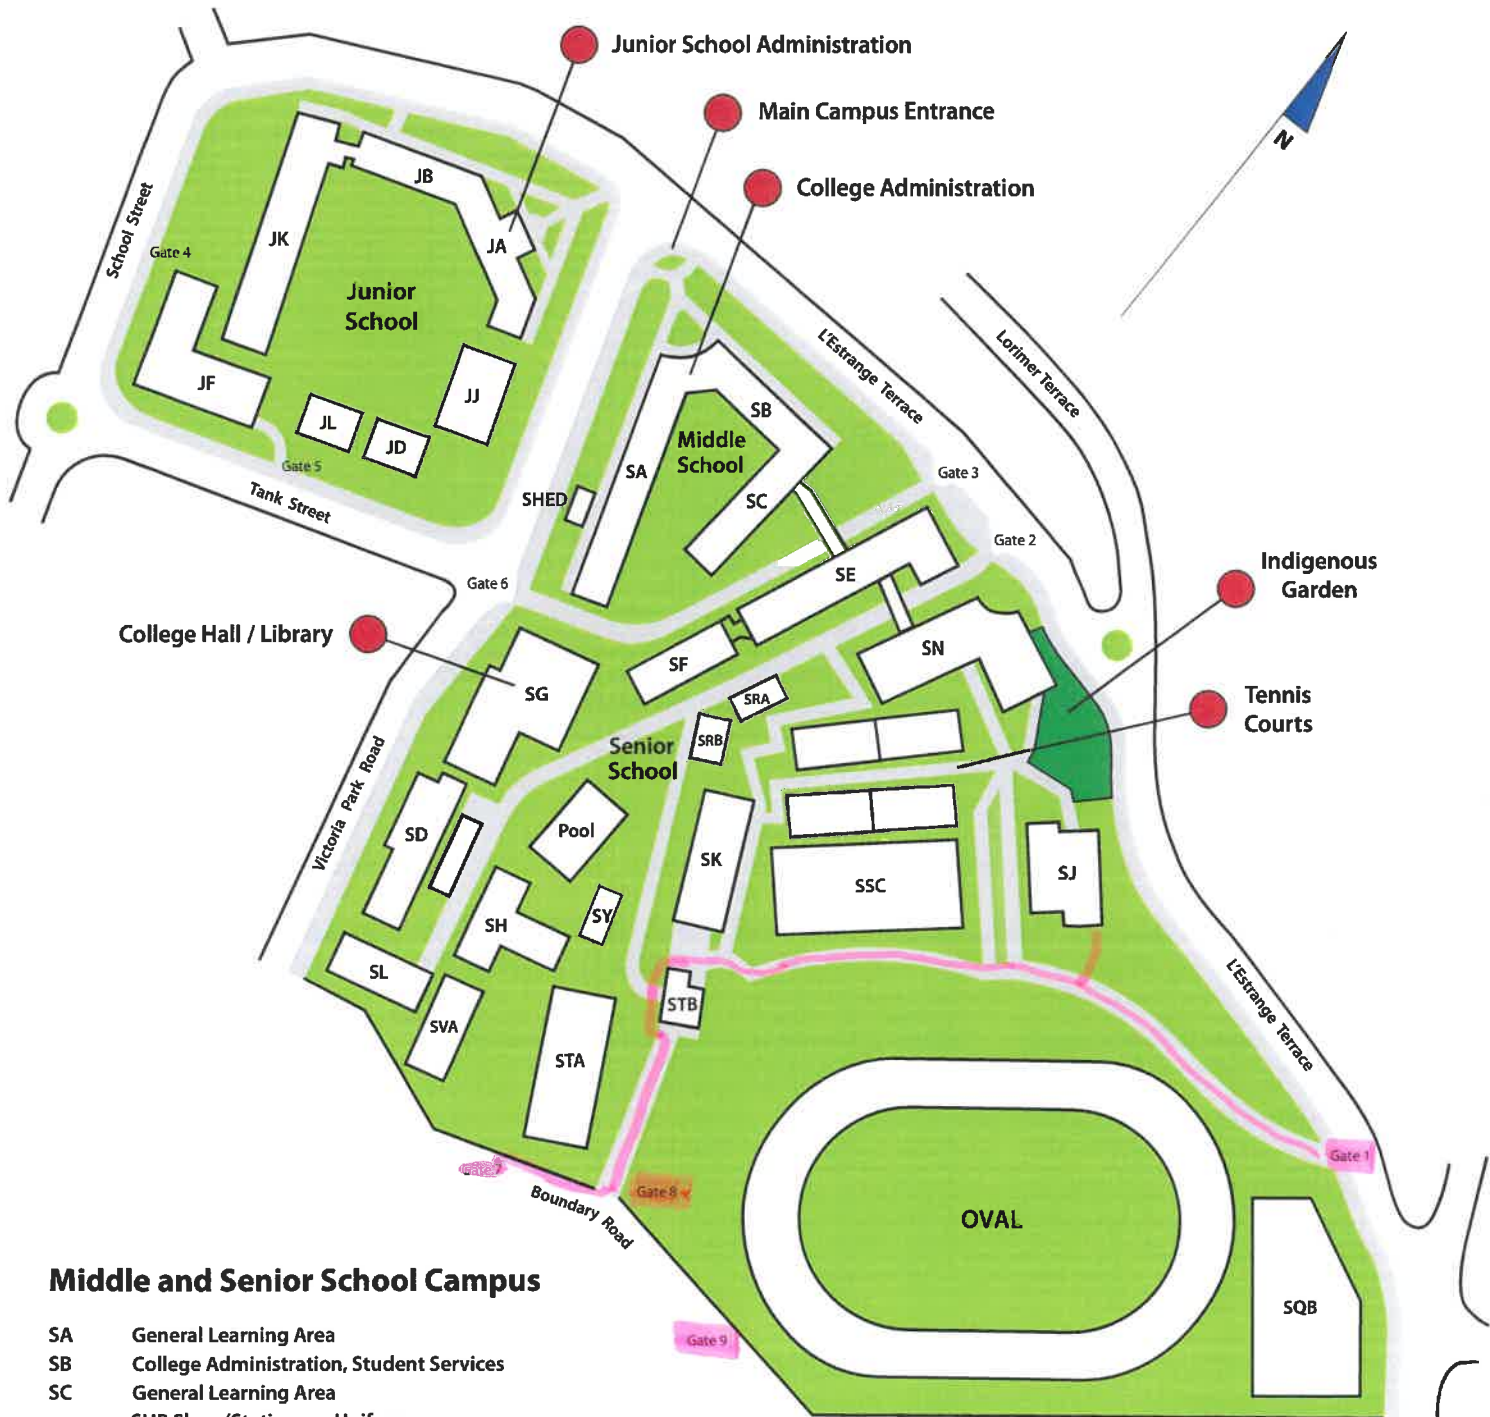

Campus Map

Middle and Senior School Campus

- SA General Learning Area
- SB College Administration, Student Services
- SC General Learning Area
SUB Shop (Stationery, Uniforms, Books, Accounts)
- SD Technology and Design
- SE General Learning Area
- SF Science, Food Technologies
- SG College Hall, Library
- SH Auditorium, Music
- SHED Support, Health, Engagement, Development
- SJ Dance Studios
- SK Gymnasium, Health and PE, Sporting Excellence
- SL Performing Arts
- SN General Learning Area, Special Education
- SQB Queensland Ballet Academy
- SRA General Learning Area
- SRB General Learning Area
- SSC Sports Centre
- STA General Learning Area
- STB General Learning Area
- SVA Visual Arts
- SY General Learning Area

Junior School Campus

- JA Junior School Administration
- JB Library
- JD General Learning Area
- JF Hall, O.S.H.C
- JJ General Learning Area
- JK General Learning Area
- JL General Learning Area