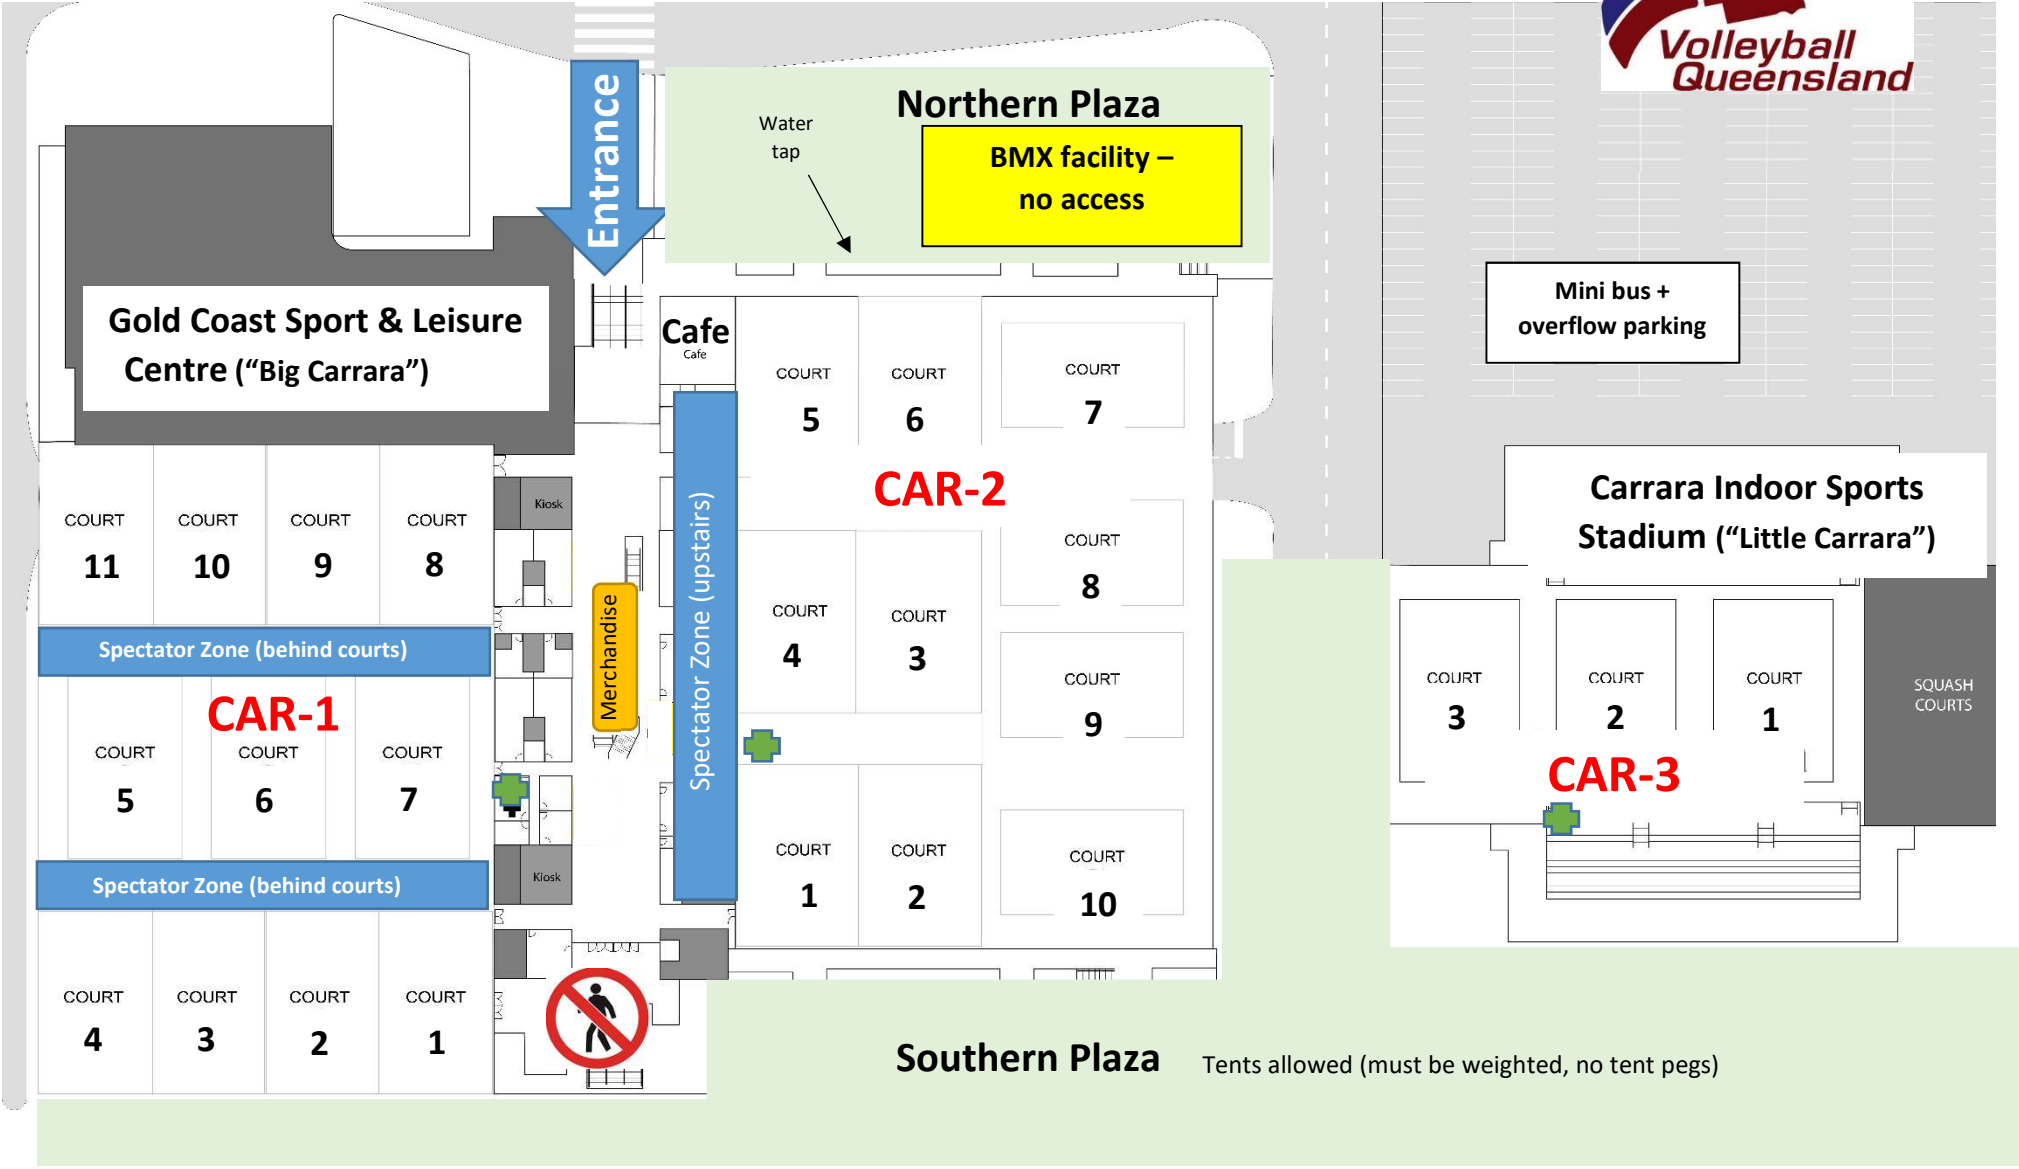

VQ Court Layout @ Carrara

Nerang Broadbeach Road