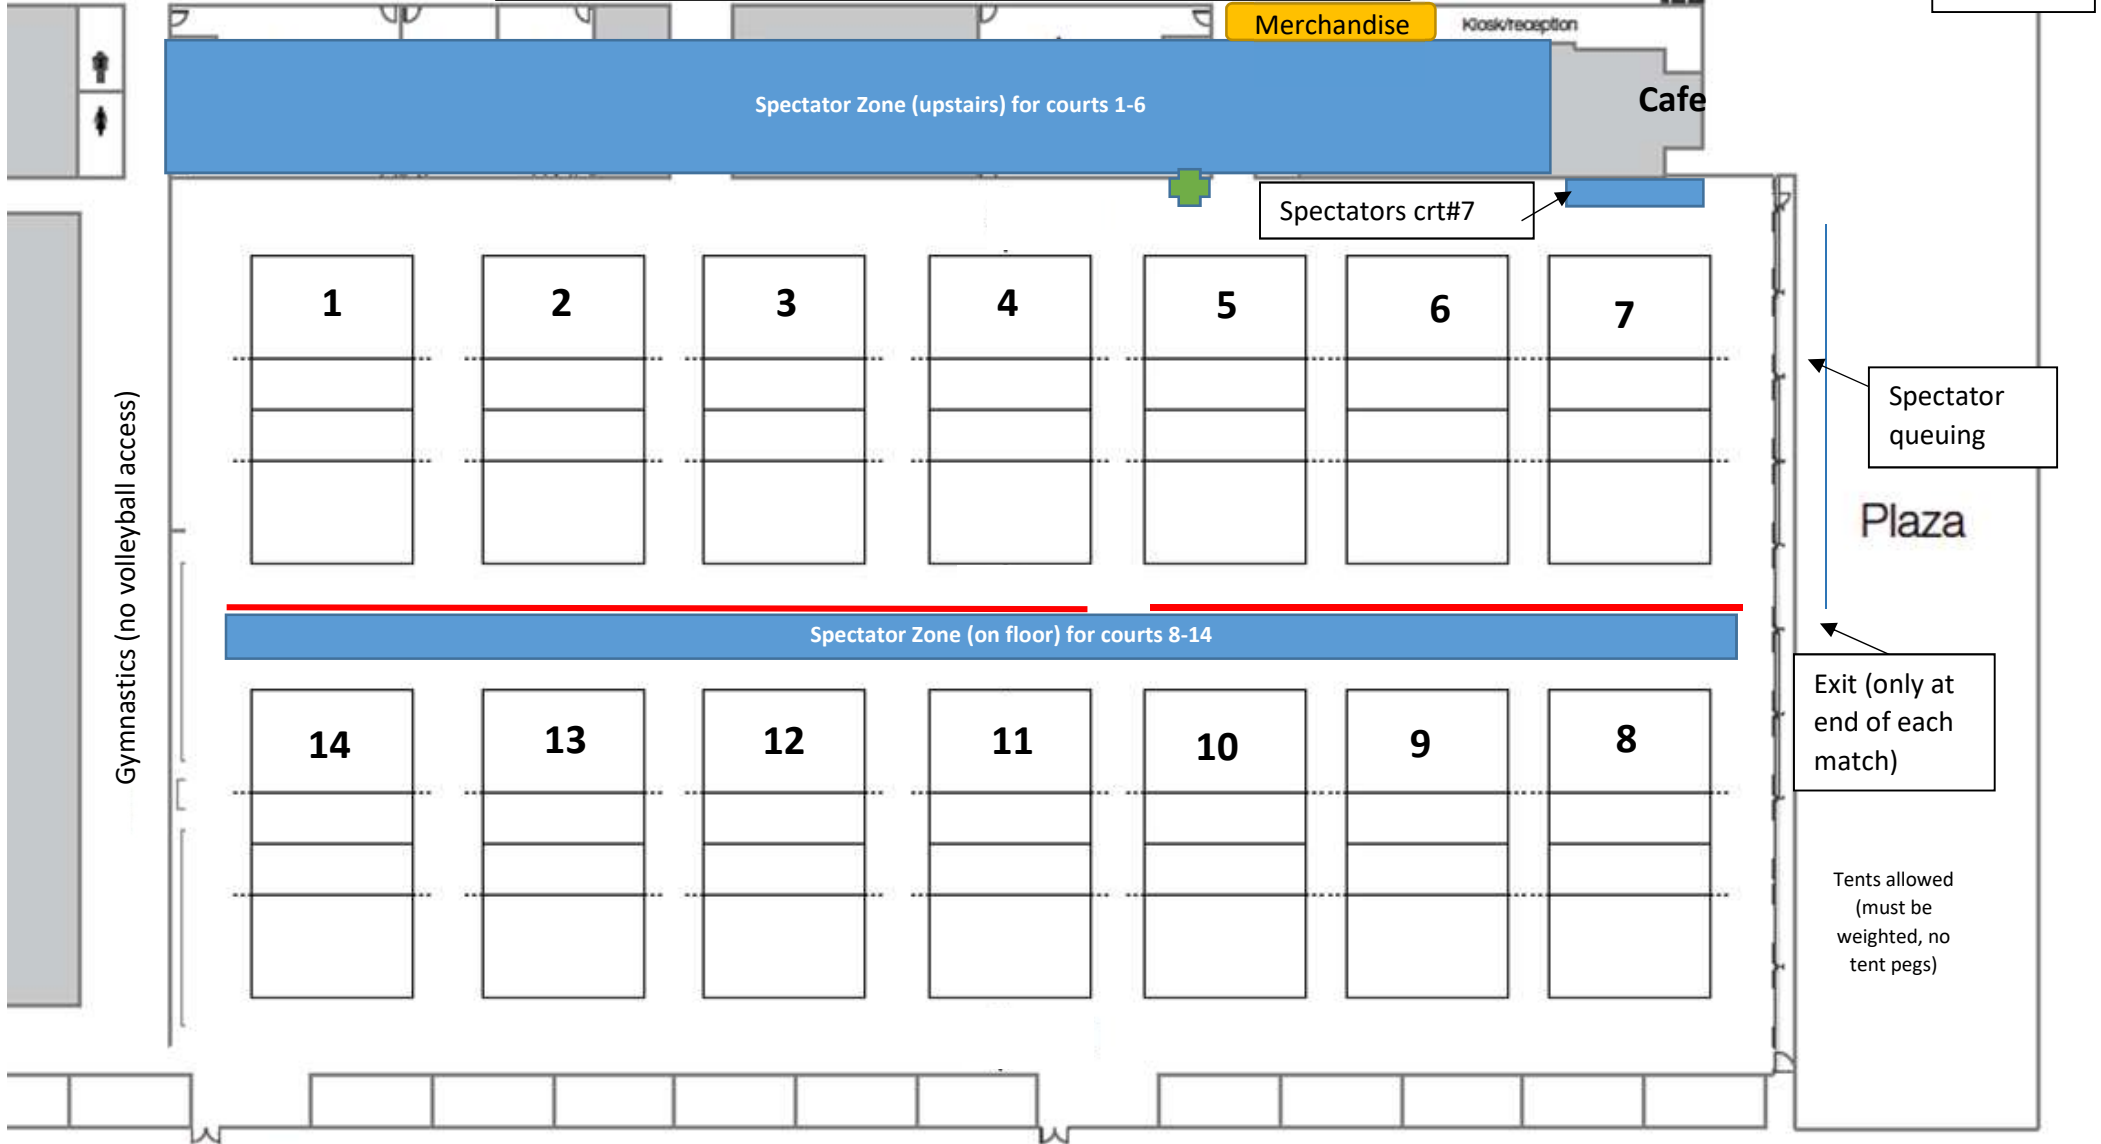

VQ Court Layout Map @ Coomera

Gymnastics (no volleyball access)

Spectator Zone (upstairs) for courts 1-6

Merchandise

Kiosk/reception

Cafe

Southern Entry

Spectator check in

Spectators crt#7

1

2

3

4

5

6

7

Spectator queuing

Plaza

Spectator Zone (on floor) for courts 8-14

14

13

12

11

10

9

8

Exit (only at end of each match)

Tents allowed (must be weighted, no tent pegs)