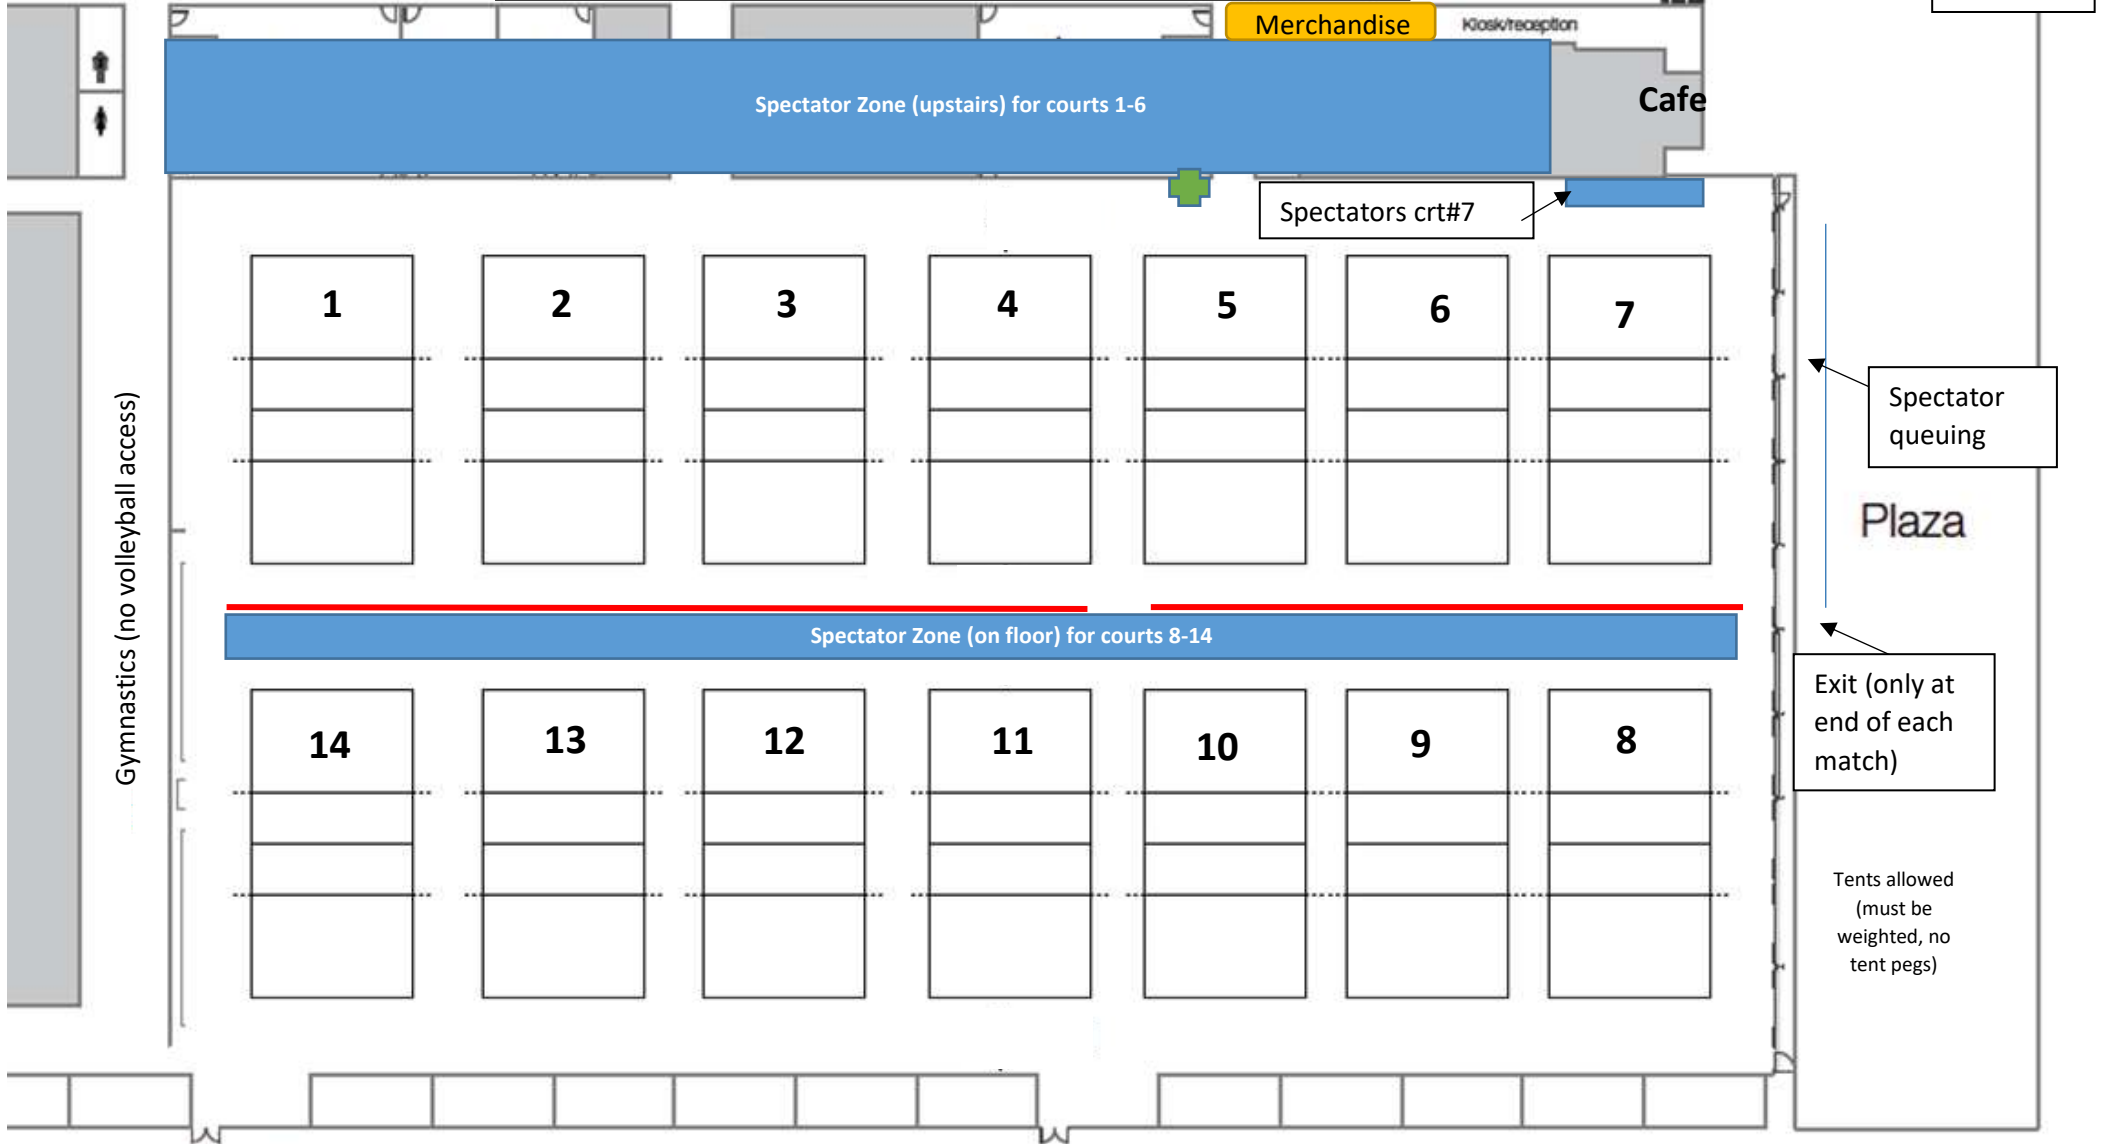

# VQ Court Layout Map @ Coomera Indoor Sports Centre

Gymnastics (no volleyball access)

1

2

3

4

5

6

7

14

13

12

11

10

9

8

Spectator Zone (upstairs) for courts 1-6

Merchandise

Kiosk/reception

Cafe

Spectators crt#7

Spectator Zone (on floor) for courts 8-14

Southern Entry

Spectator check in

Spectator queuing

Plaza

Exit (only at end of each match)

Tents allowed (must be weighted, no tent pegs)