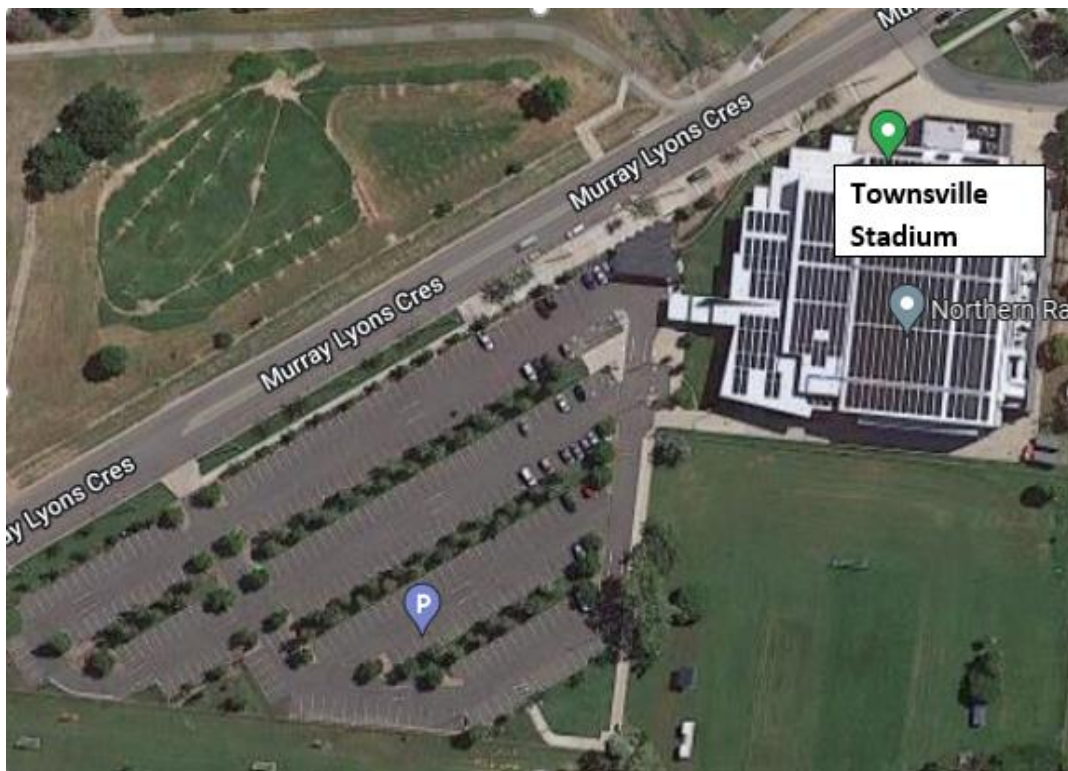

2022 COMET RIDGE QUEENSLAND COUNTRY CHAMPIONSHIPS

Townsville Indoor Stadium

40-48 Murray Lyons Crescent
Annandale QLD 4814

Note: best entry is off Murray Lyons Crescent

VQ Comet Ridge Country Championships are proudly sponsored by