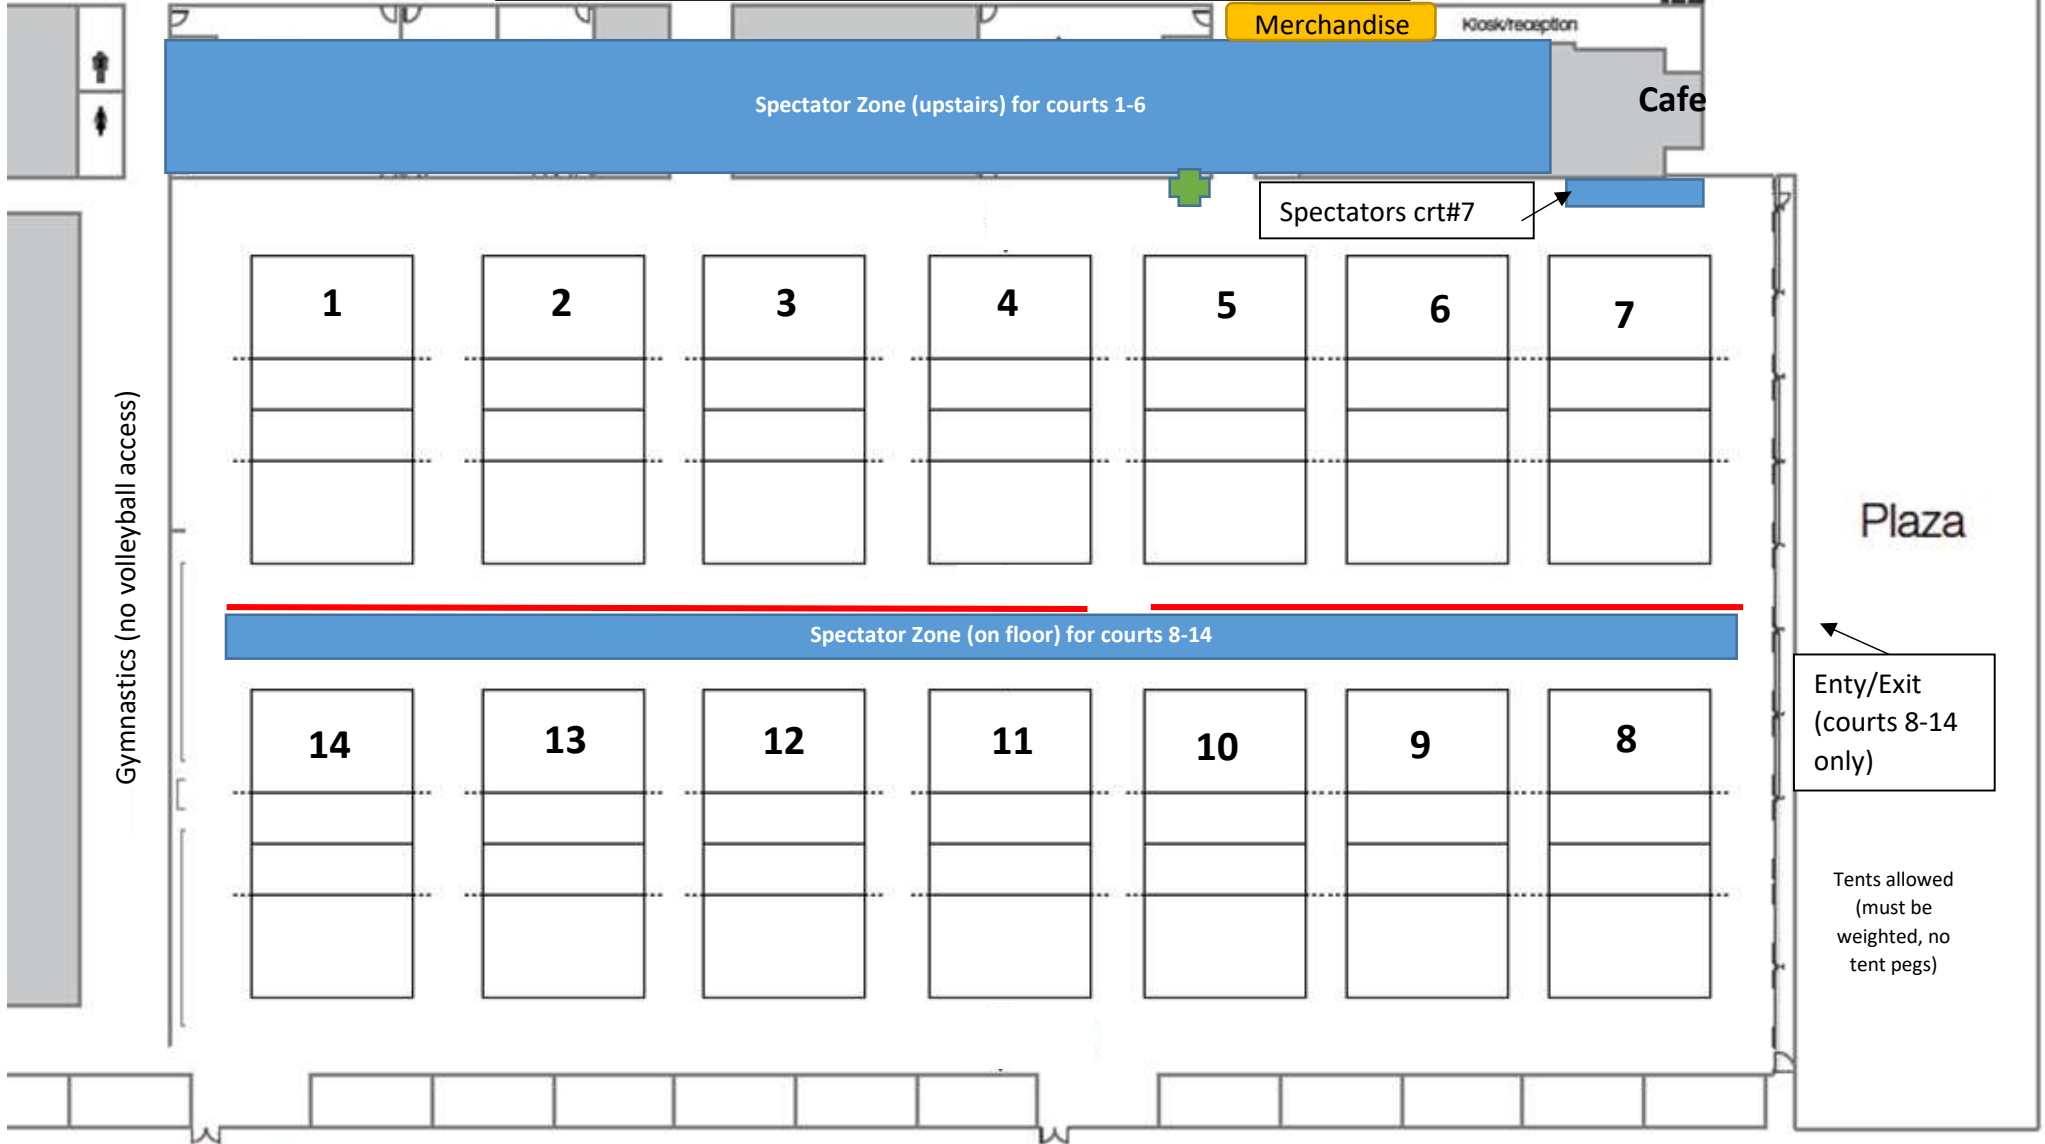

VQ Court Layout Map @ Coomera

Merchandise

Kiosk/reception

Southern Entry

Cafe

Spectator Zone (upstairs) for courts 1-6

Spectators crt#7

1

2

3

4

5

6

7

Gymnastics (no volleyball access)

Spectator Zone (on floor) for courts 8-14

14

13

12

11

10

9

8

Plaza

Entry/Exit (courts 8-14 only)

Tents allowed (must be weighted, no tent pegs)