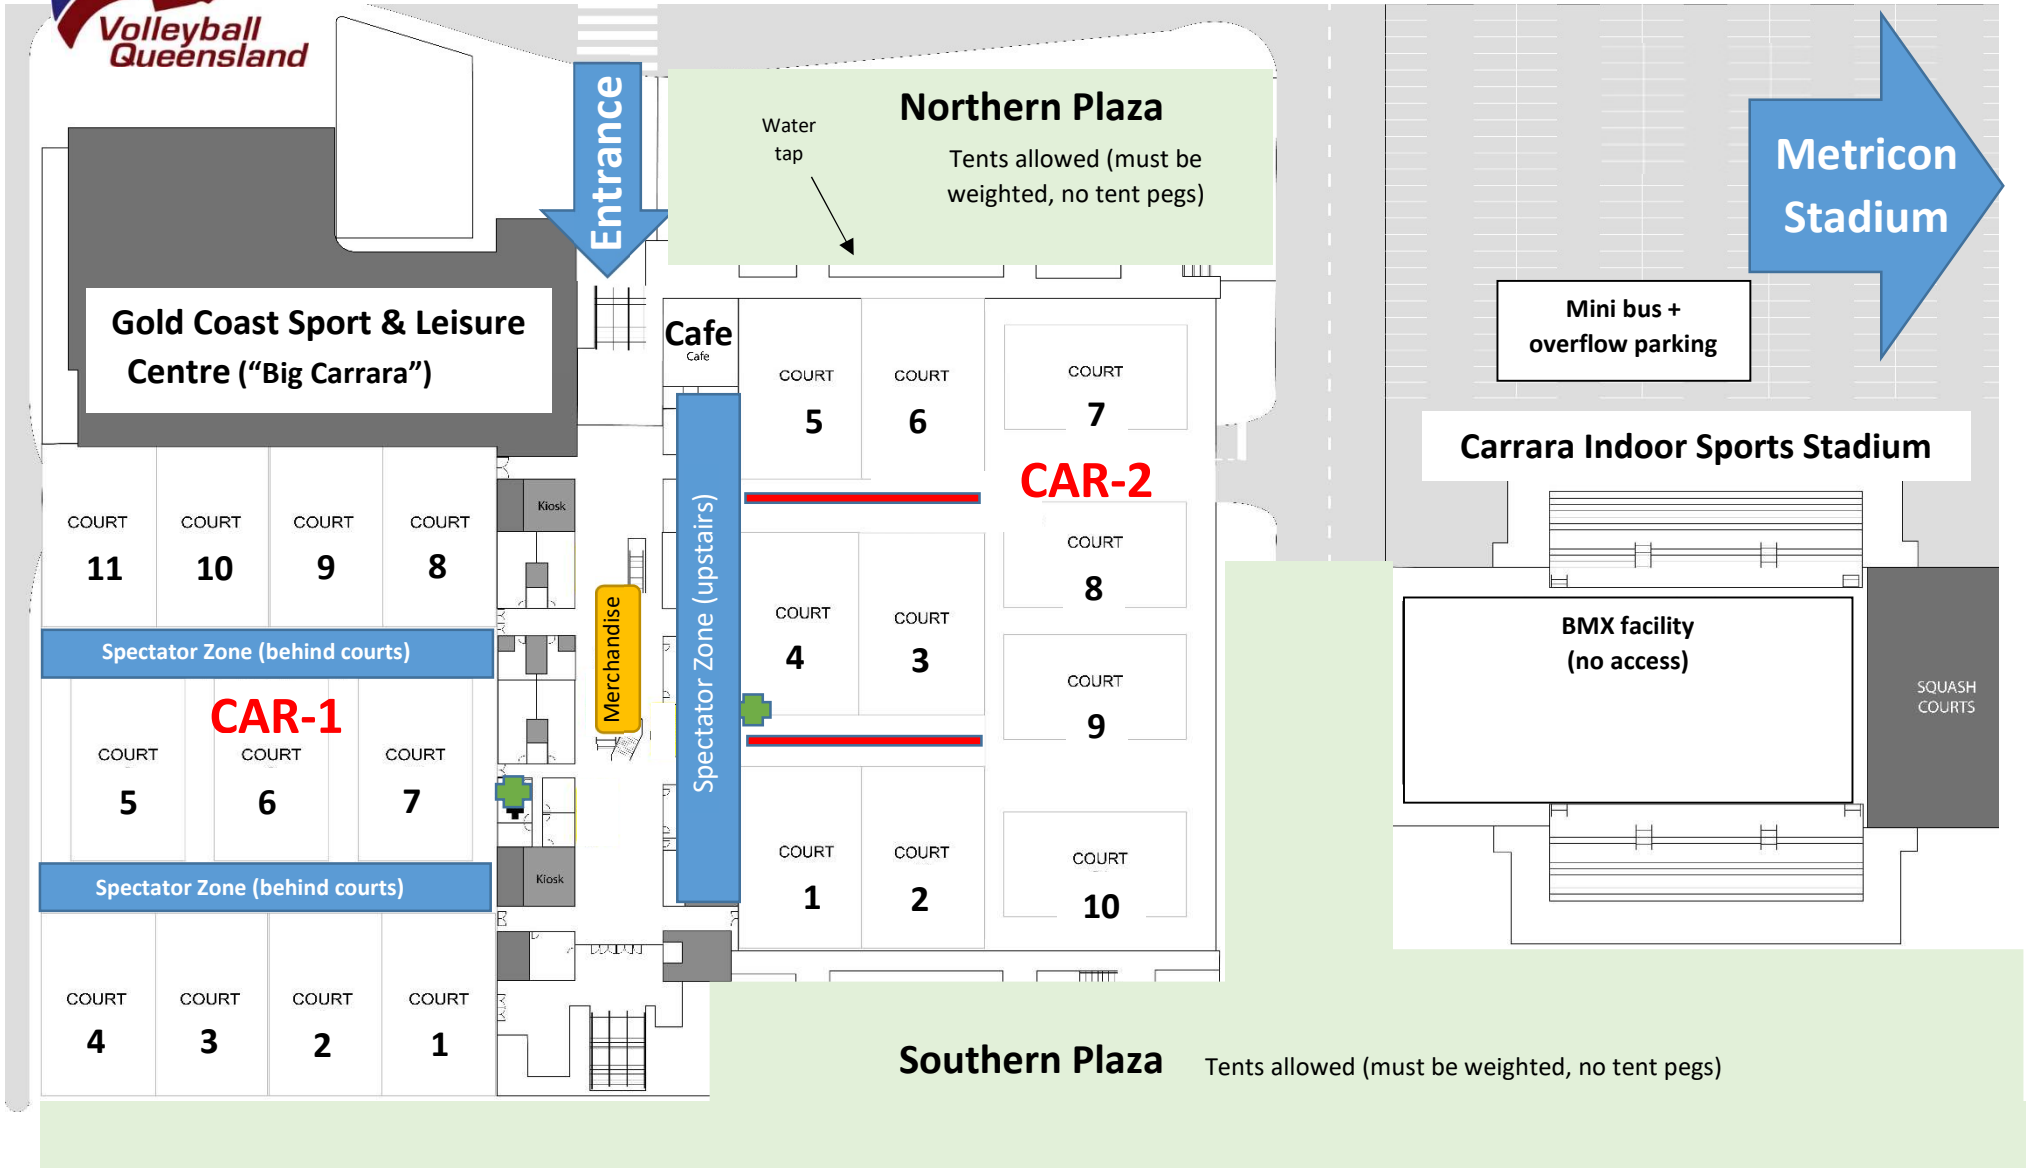

VQ Court Layout @ Carrara

Nerang Broadbeach Road