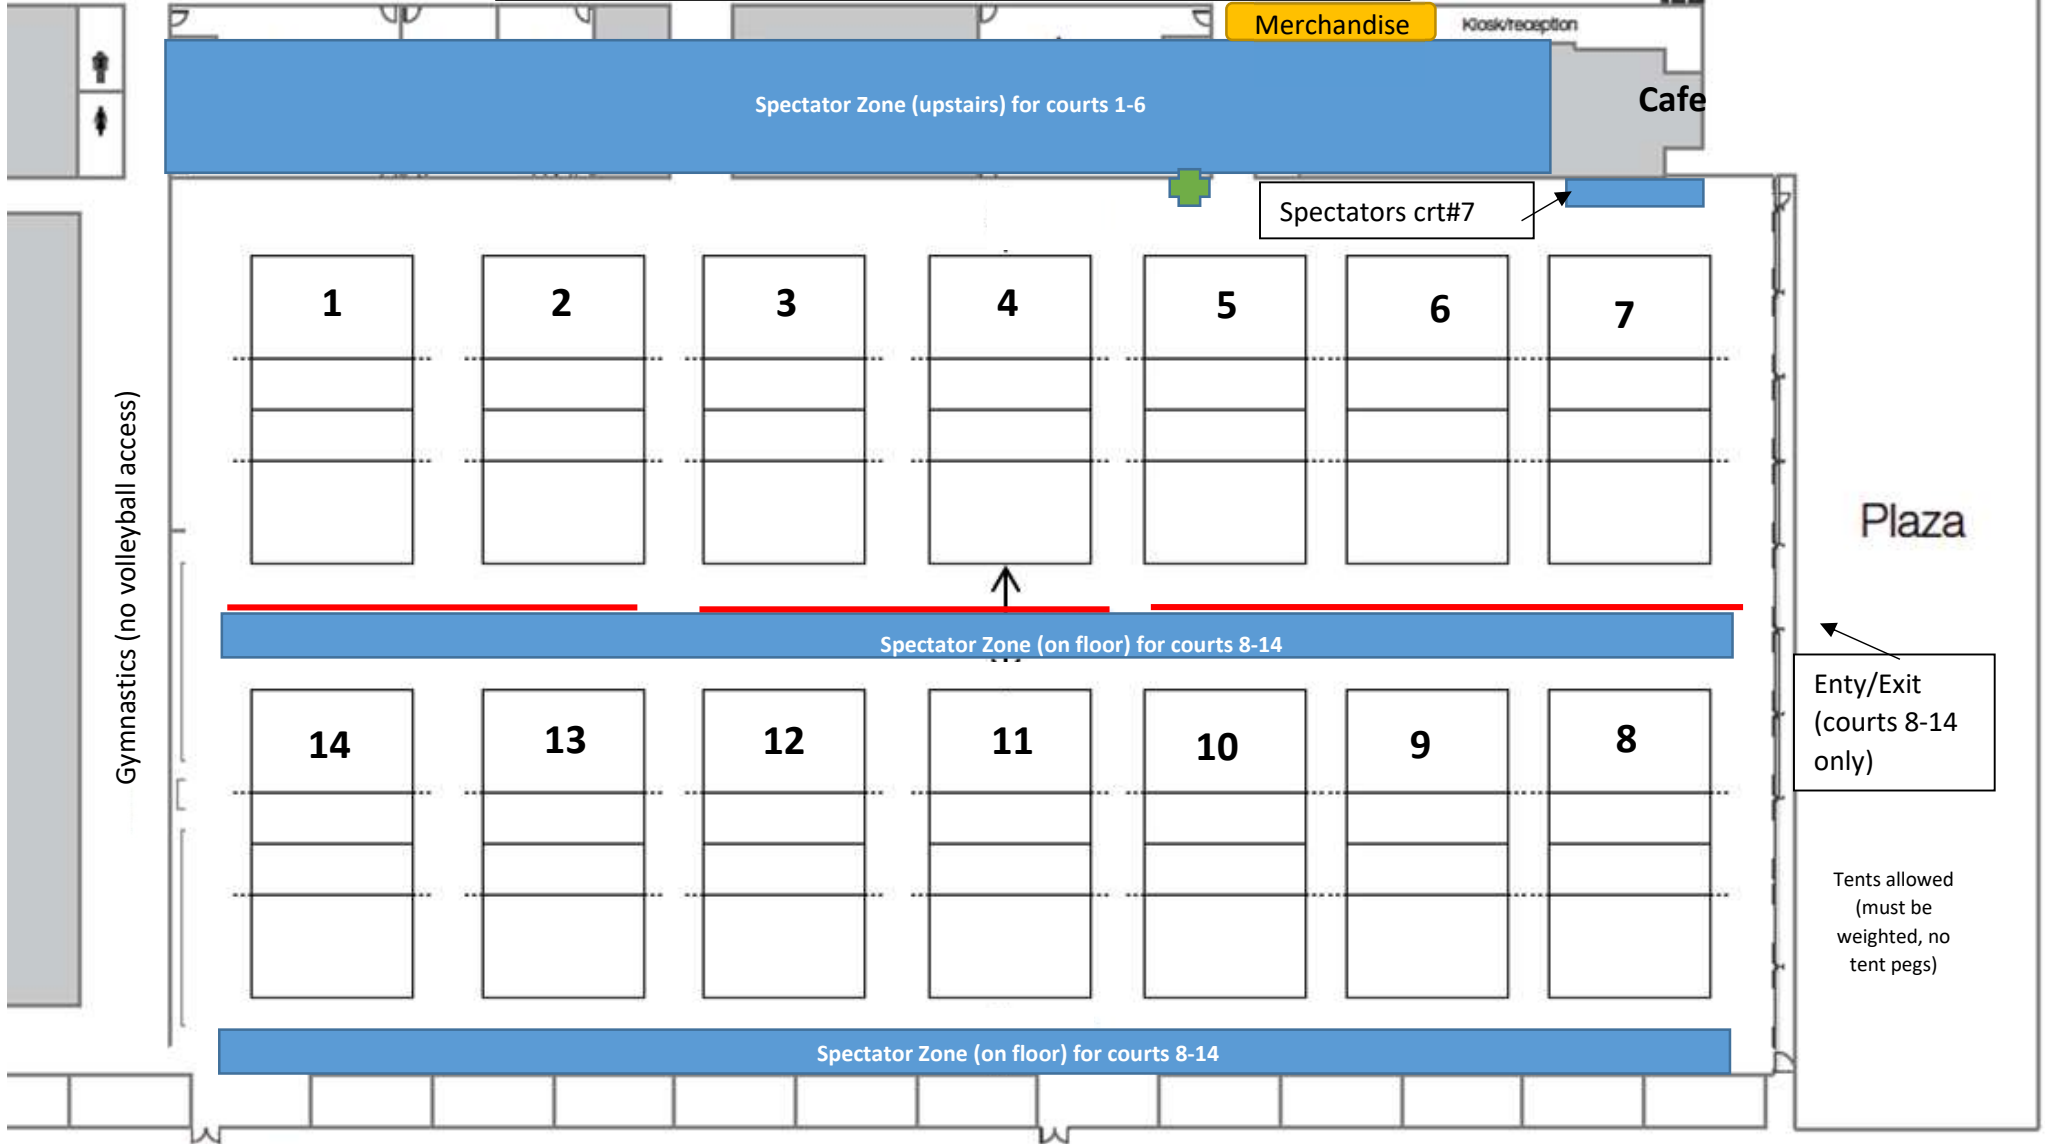

VQ Court Layout Map @ Coomera

Merchandise

Kiosk/reception

Southern Entry

Cafe

Spectator Zone (upstairs) for courts 1-6

Spectators crt#7

1

2

3

4

5

6

7

Plaza

Spectator Zone (on floor) for courts 8-14

Entry/Exit (courts 8-14 only)

Tents allowed (must be weighted, no tent pegs)

Gymnastics (no volleyball access)

14

13

12

11

10

9

8

Spectator Zone (on floor) for courts 8-14