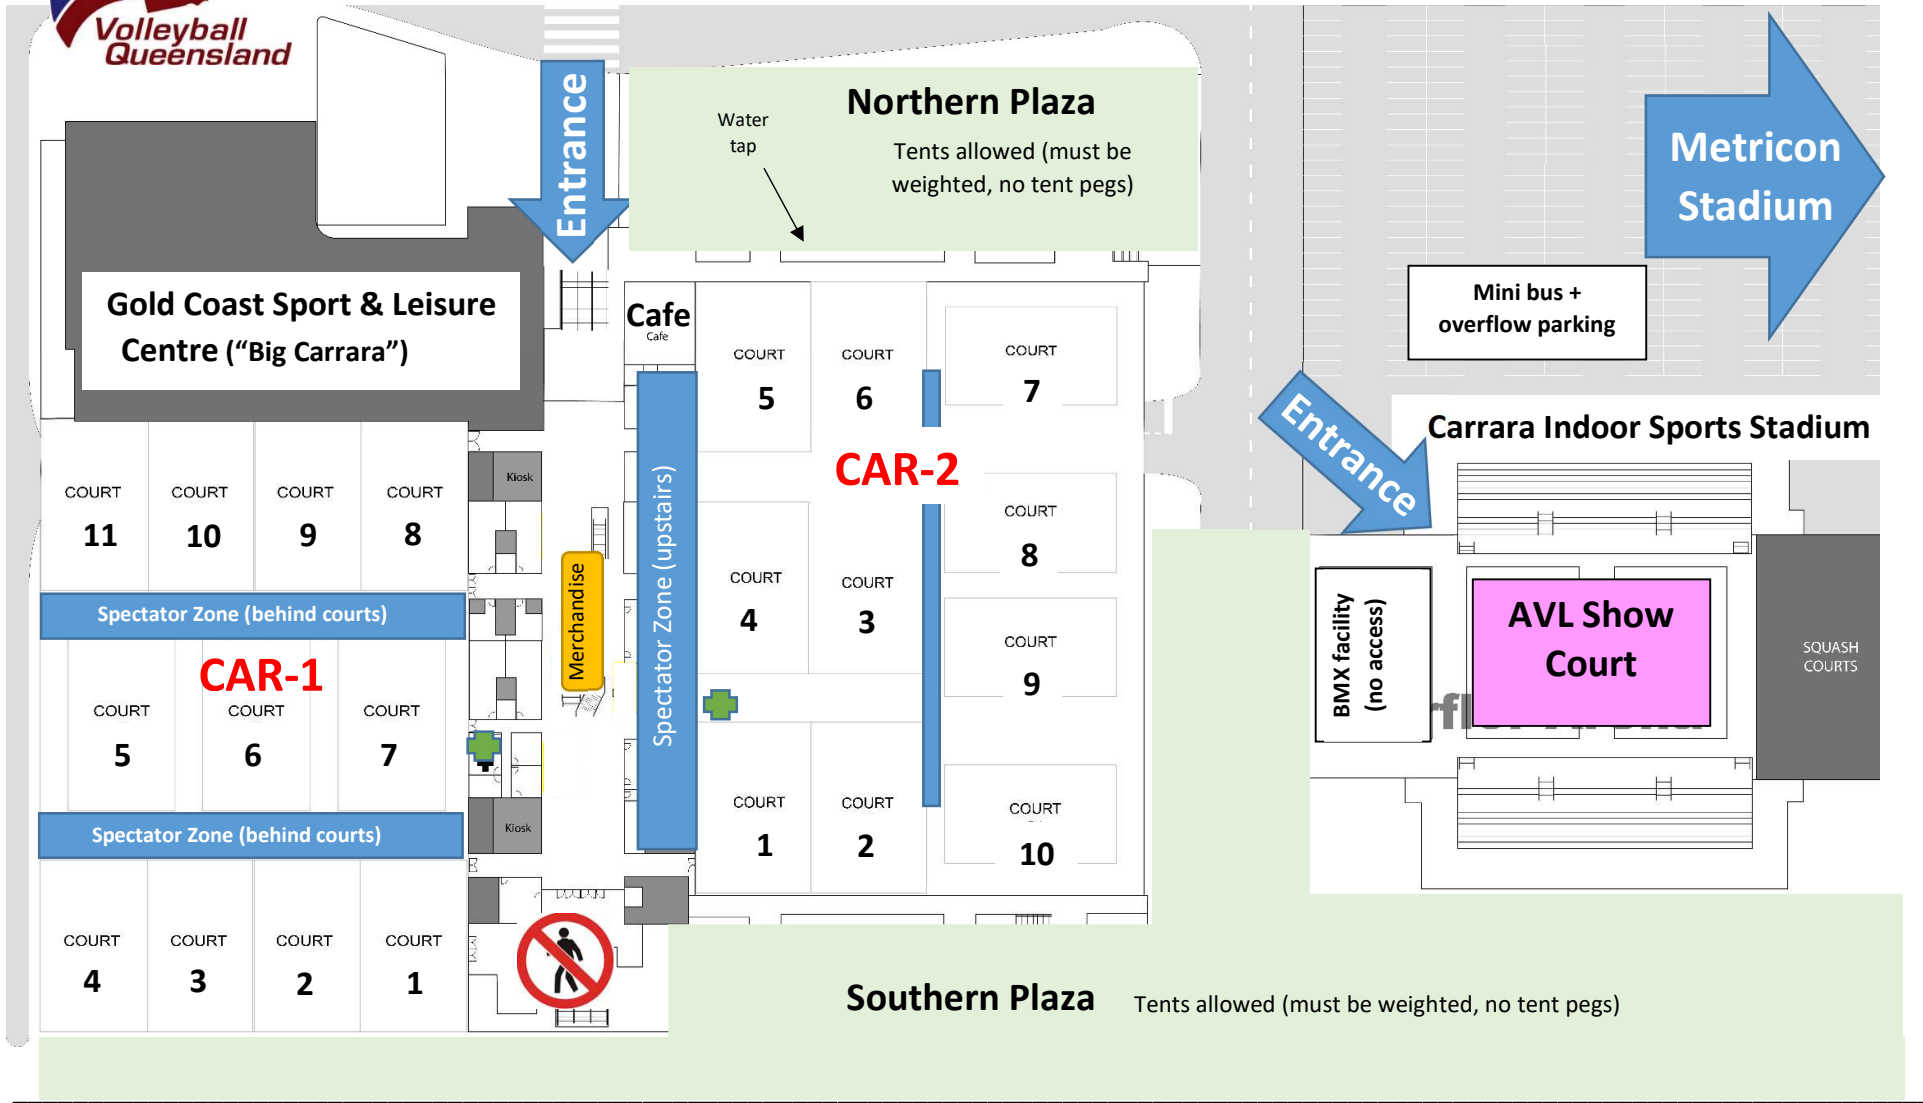

VQ Court Layout @ Carrara

Nerang Broadbeach Road