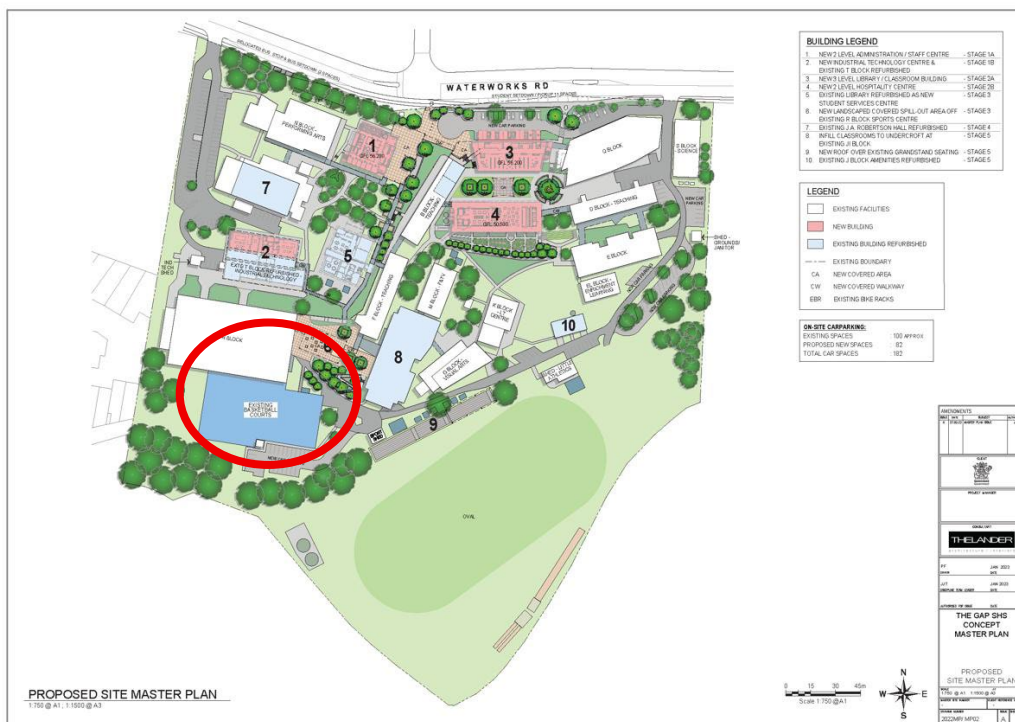

Queensland Youth Indoor Trials – Venue Index

1. The Gap State High School – Sports Hall - Address: 1020 Waterworks Road, The Gap QLD 4061

📍 **Address:** 1020 Waterworks Road, The Gap QLD 4061

🗺️ **Map:** <https://maps.google.com/?q=The+Gap+State+High+School>

2. The Sports Centre – Brisbane Entertainment Centre

LOCATION

BRISBANE ENTERTAINMENT CENTRE

BRISBANE ENTERTAINMENT CENTRE
It All Happens Here!

1 Melaleuca Drive, Boondall
QLD 4034
Ph: (07) 3265 8111
bec@brisent.com.au

Address: 1 Melaleuca Drive, Boondall QLD 4034

Map: <https://maps.google.com/?q=Brisbane+Entertainment+Centre>

Access to the Sports Centre is via the signed “Sports Centre” parking and is the first carpark on the right once you enter the ring road from Gate A.

Address: 226 Illaweena Street, Stretton QLD 4116

Map: <https://maps.google.com/?q=226+Illaweena+Street+Stretton+QLD+4116>