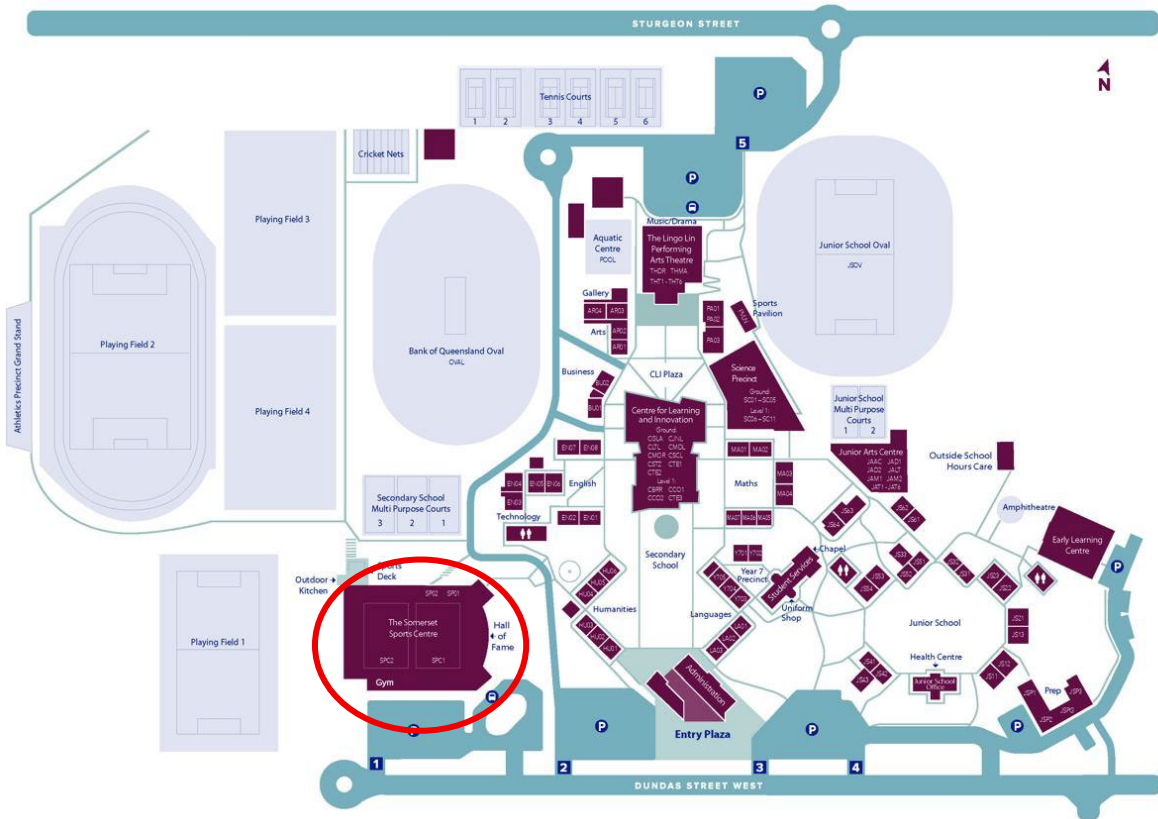

3. Ormiston College – Somerset Sports Centre – 18th April ONLY

Address: 97 Dundas Street West, Ormiston QLD 4160

Map: <https://maps.google.com/?q=Ormiston+College>