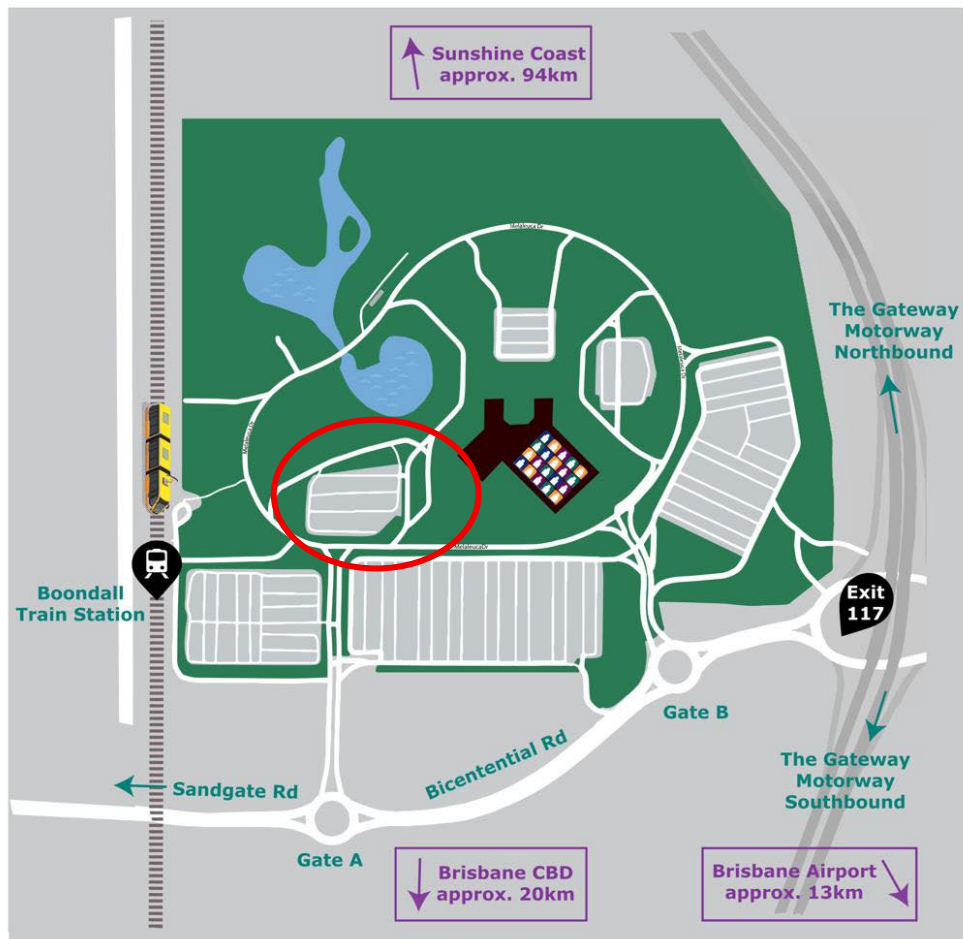

Queensland Youth Indoor Trials – Venue Index

1. The Gap State High School – Sports Hall - Address: 1020 Waterworks Road, The Gap QLD 4061

📍 **Address:** 1020 Waterworks Road, The Gap QLD 4061

🗺️ **Map:** <https://maps.google.com/?q=The+Gap+State+High+School>

2. The Sports Centre – Brisbane Entertainment Centre

LOCATION

BRISBANE ENTERTAINMENT CENTRE

BRISBANE ENTERTAINMENT CENTRE
It All Happens Here!

1 Melaleuca Drive, Boondall
QLD 4034
Ph: (07) 3265 8111
bec@brisent.com.au

Address: 1 Melaleuca Drive, Boondall QLD 4034

Map: <https://maps.google.com/?q=Brisbane+Entertainment+Centre>

Access to the Sports Centre is via the signed “Sports Centre” parking and is the first carpark on the right once you enter the ring road from Gate A.

Address: 226 Illaweena Street, Stretton QLD 4116

Map: <https://maps.google.com/?q=226+Illaweena+Street+Stretton+QLD+4116>