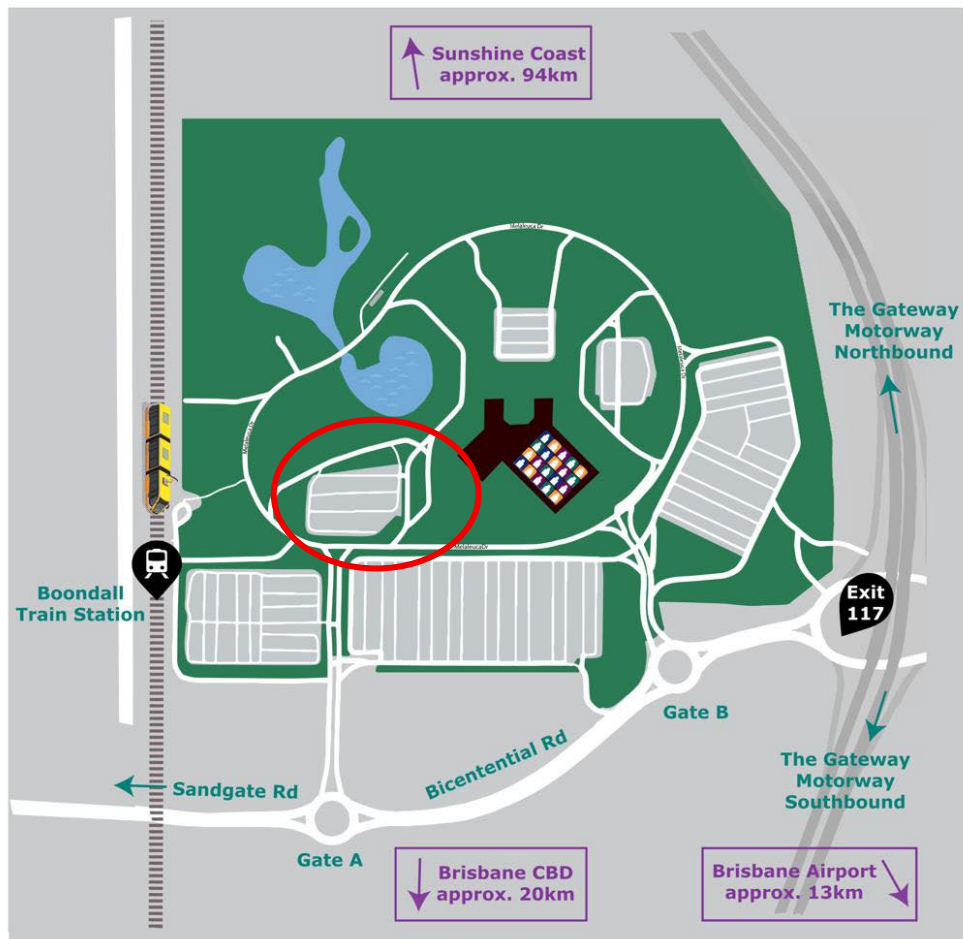

Queensland Youth Indoor Trials – Venue Index

1. The Gap State High School – Sports Hall - Address: 1020 Waterworks Road, The Gap QLD 4061

📍 **Address:** 1020 Waterworks Road, The Gap QLD 4061

📍 **Map:** <https://maps.google.com/?q=The+Gap+State+High+School>

2. The Sports Centre – Brisbane Entertainment Centre

LOCATION

BRISBANE ENTERTAINMENT CENTRE

BRISBANE ENTERTAINMENT CENTRE
It All Happens Here!

1 Melaleuca Drive, Boondall
QLD 4034
Ph: (07) 3265 8111
bec@brisent.com.au

Address: 1 Melaleuca Drive, Boondall QLD 4034

Map: <https://maps.google.com/?q=Brisbane+Entertainment+Centre>

Access to the Sports Centre is via the signed “Sports Centre” parking and is the first carpark on the right once you enter the ring road from Gate A.

3. Stretton State College – Sports Centre

Address: 226 Illaweena Street, Stretton QLD 4116

Map: <https://maps.google.com/?q=226+Illaweena+Street+Stretton+QLD+4116>

Please park in the carpark off Gowan Road and walk around the building to the front foyer, shown below.