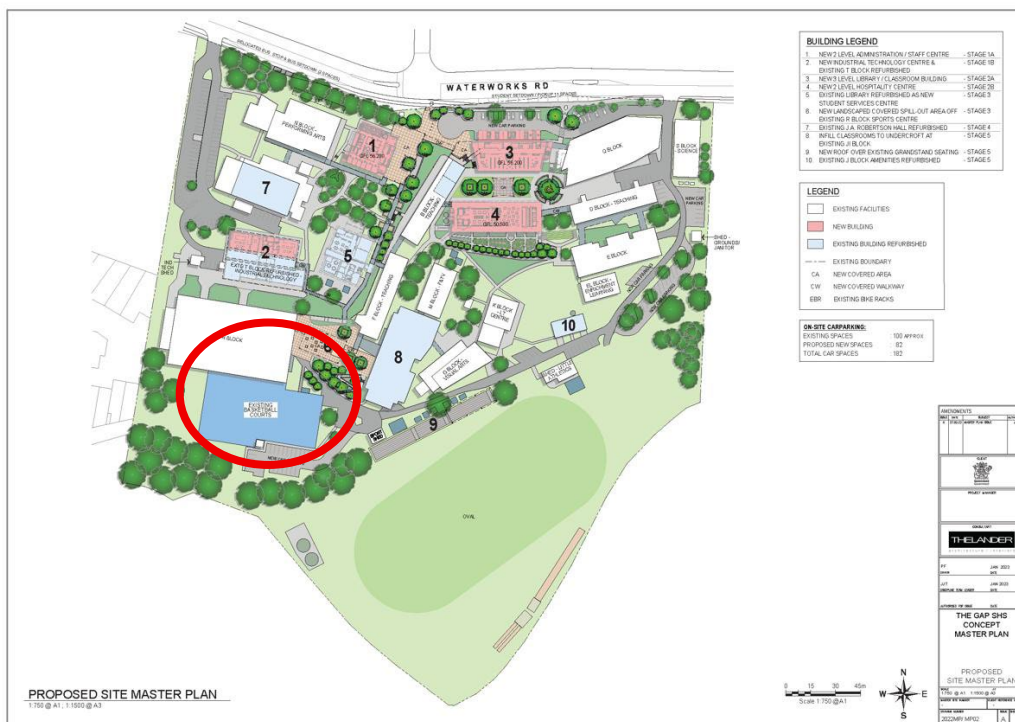

Queensland Youth Indoor Trials – Venue Index

1. The Gap State High School – Sports Hall - Address: 1020 Waterworks Road, The Gap QLD 4061

📍 **Address:** 1020 Waterworks Road, The Gap QLD 4061

📍 **Map:** <https://maps.google.com/?q=The+Gap+State+High+School>

2. The Sports Centre – Brisbane Entertainment Centre

LOCATION

BRISBANE ENTERTAINMENT CENTRE

BRISBANE ENTERTAINMENT CENTRE
It All Happens Here!

1 Melaleuca Drive, Boondall
QLD 4034
Ph: (07) 3265 8111
bec@brisent.com.au

Address: 1 Melaleuca Drive, Boondall QLD 4034

Map: <https://maps.google.com/?q=Brisbane+Entertainment+Centre>

Access to the Sports Centre is via the signed “Sports Centre” parking and is the first carpark on the right once you enter the ring road from Gate A.

3. Stretton State College – Sports Centre

Address: 226 Illaweena Street, Stretton QLD 4116

Map: <https://maps.google.com/?q=226+Illaweena+Street+Stretton+QLD+4116>

Please park in the carpark off Gowan Road and walk around the building to the front foyer, shown below.